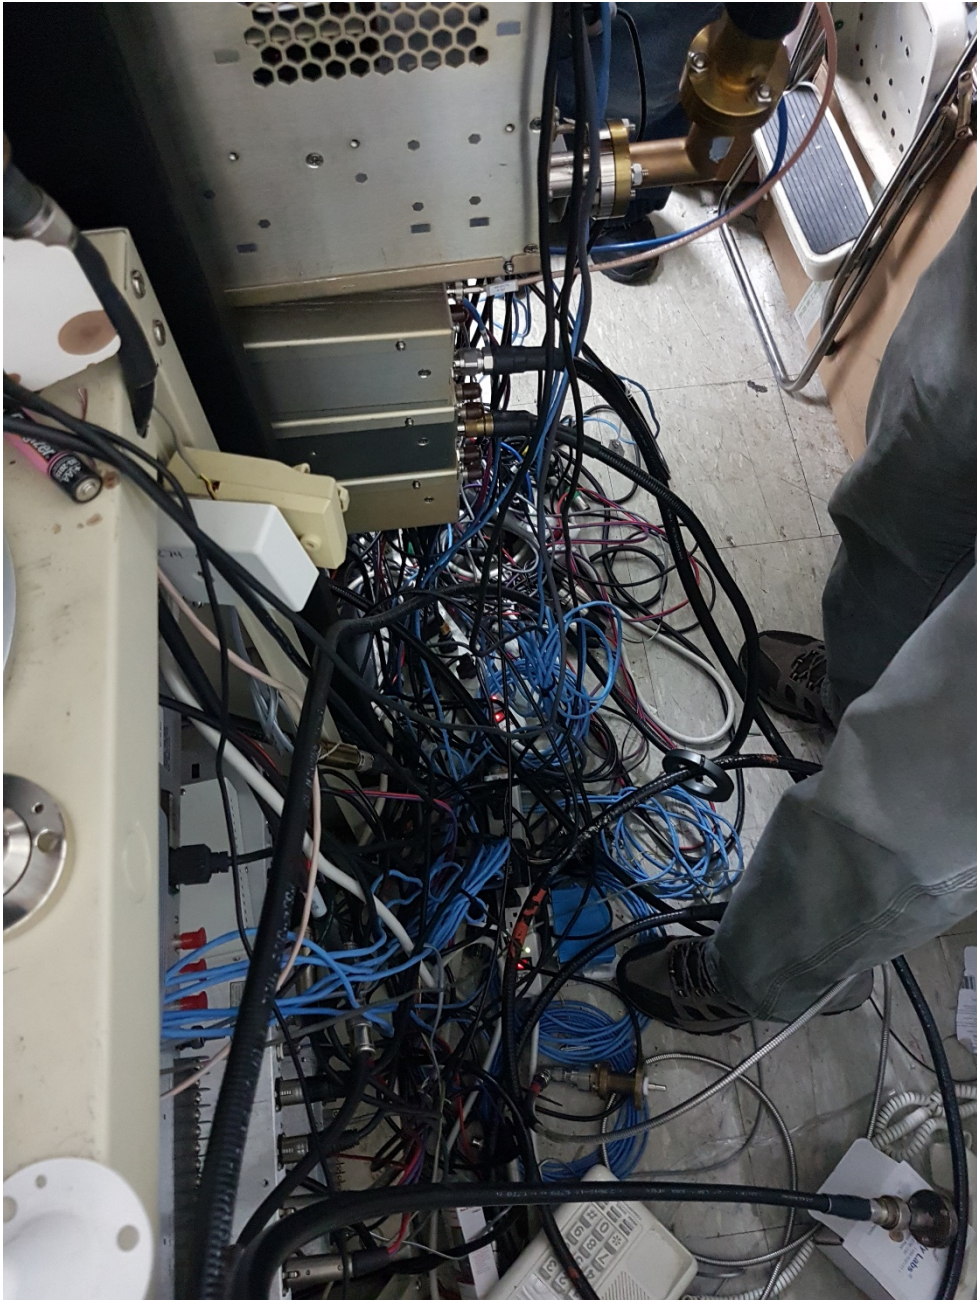

Making Digital Radio **Work.**