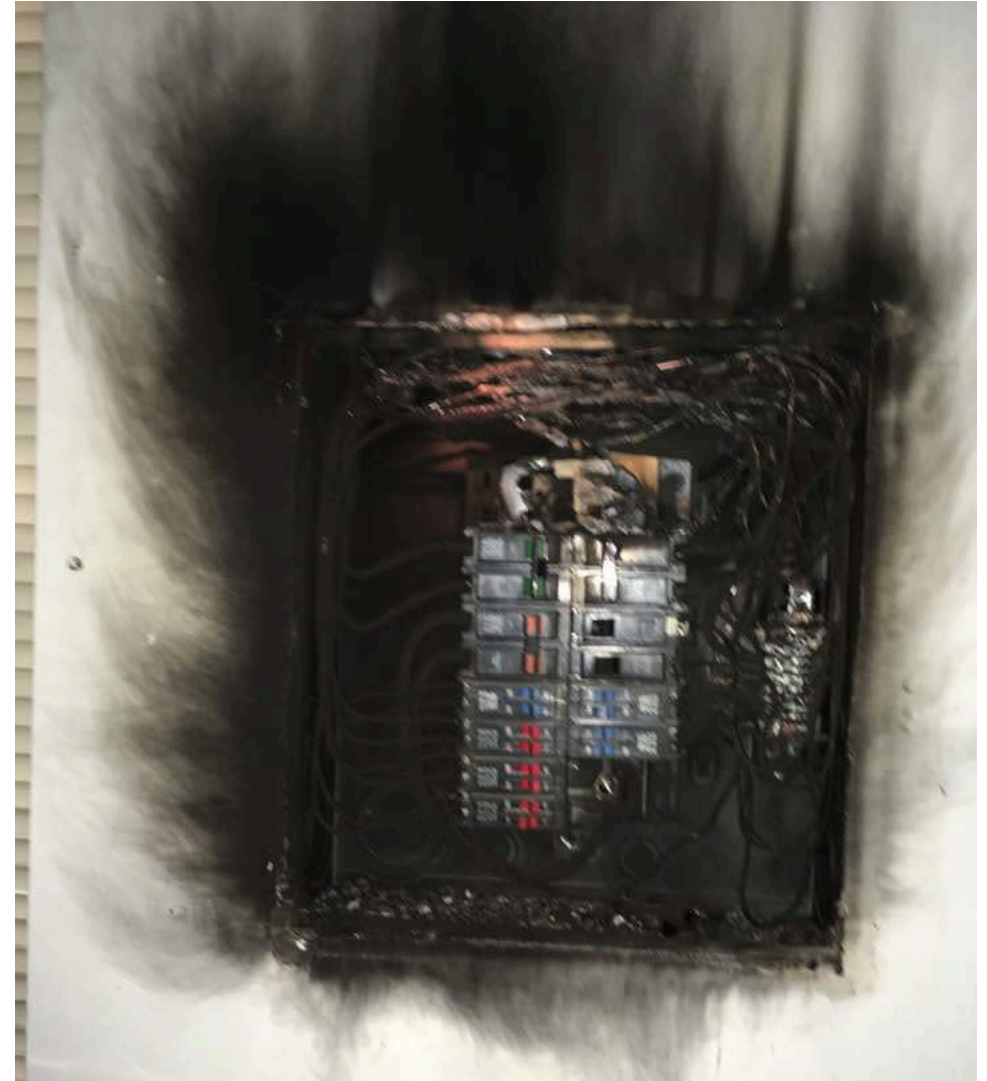

Making Digital Radio **Work.**

Hardware

- Compression connections must be checked periodically

Keep Your Cool

This is an example of poorly considered airflow

- The gray rack is the transmitter.
- The silver pipe is the incoming air – directed away from the transmitter
- The hole below is the exhaust fan – pulling air AWAY from the transmitter air intake (the rear of the transmitter, or left side of the photo)
- This site was plagued with PA and power supply failures.
- Rerouting the airflow has solved that problem.