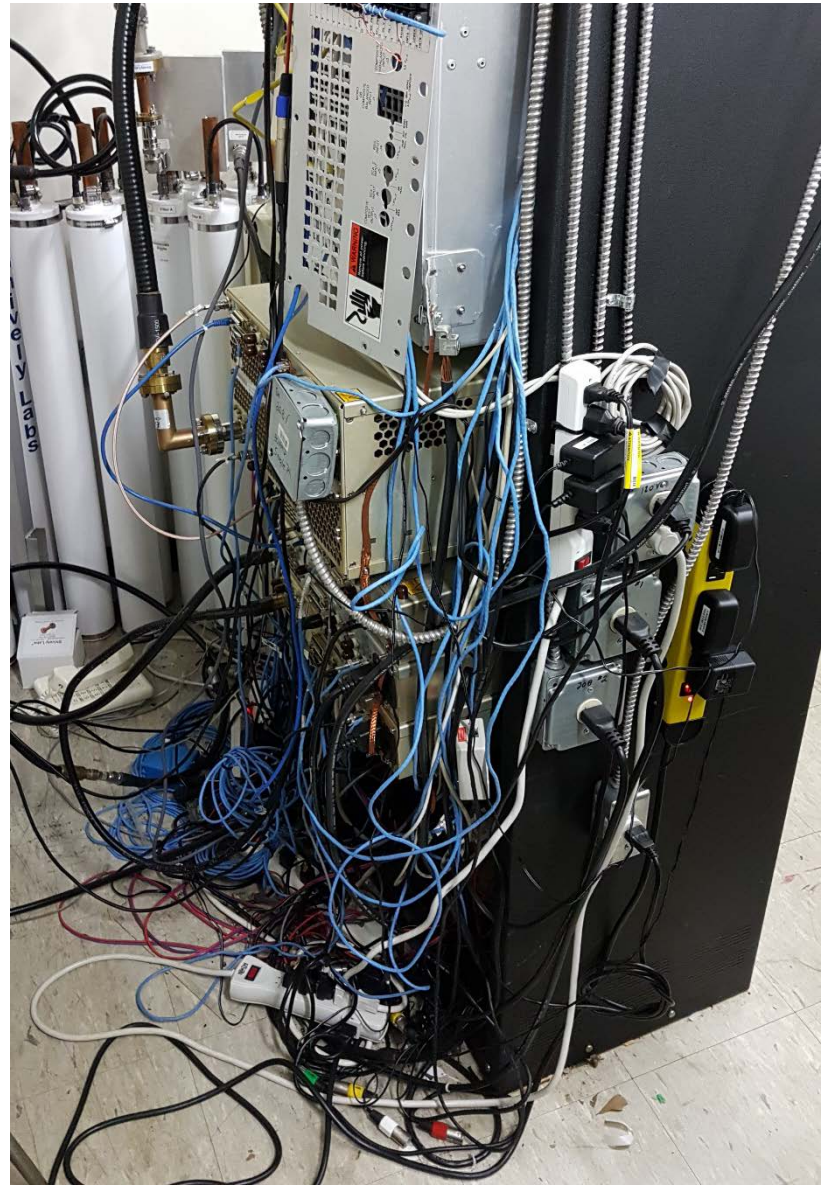

Making Digital Radio **Work.**