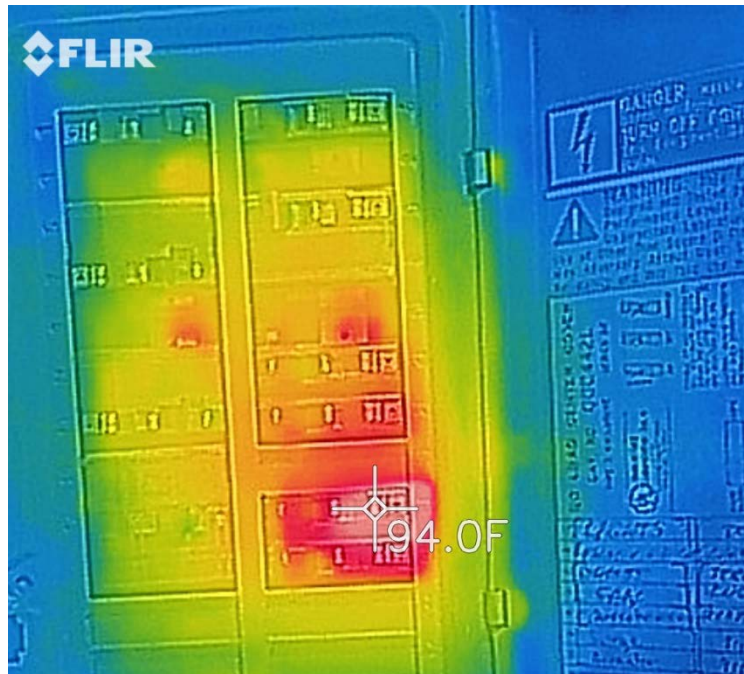

Making Digital Radio **Work.**

Good Engineering Practices

Photo credits: Rod Thannum, Northwestern Media

Making Digital Radio **Work.**

AC Service...

- Take time to review overall facility electrical layout!
- Do a thermal sweep
- Calculate branch loads
- Avoid surprises!

Making Digital Radio **Work.**

Hardware

- Compression connections must be checked periodically

Keep Your Cool

This is an example of poorly considered airflow

- The gray rack is the transmitter.
- The silver pipe is the incoming air – directed away from the transmitter
- The hole below is the exhaust fan – pulling air AWAY from the transmitter air intake (the rear of the transmitter, or left side of the photo)
- This site was plagued with PA and power supply failures.
- Rerouting the airflow has solved that problem.