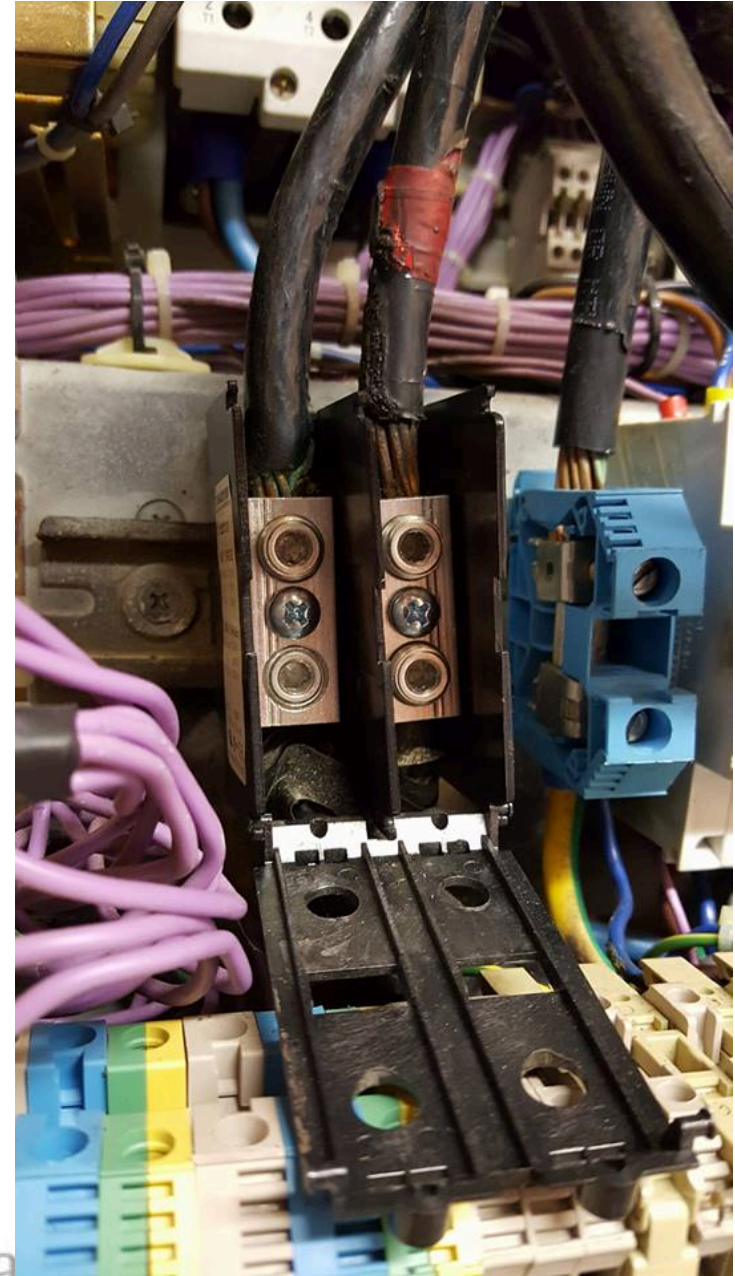

Making Digital Radio **Work.**

Hardware

- Compression connections must be checked periodically

Keep Your Cool

This is an example of poorly considered airflow

- The gray rack is the transmitter.
- The silver pipe is the incoming air – directed away from the transmitter
- The hole below is the exhaust fan – pulling air AWAY from the transmitter air intake (the rear of the transmitter, or left side of the photo)
- This site was plagued with PA and power supply failures.
- Rerouting the airflow has solved that problem.