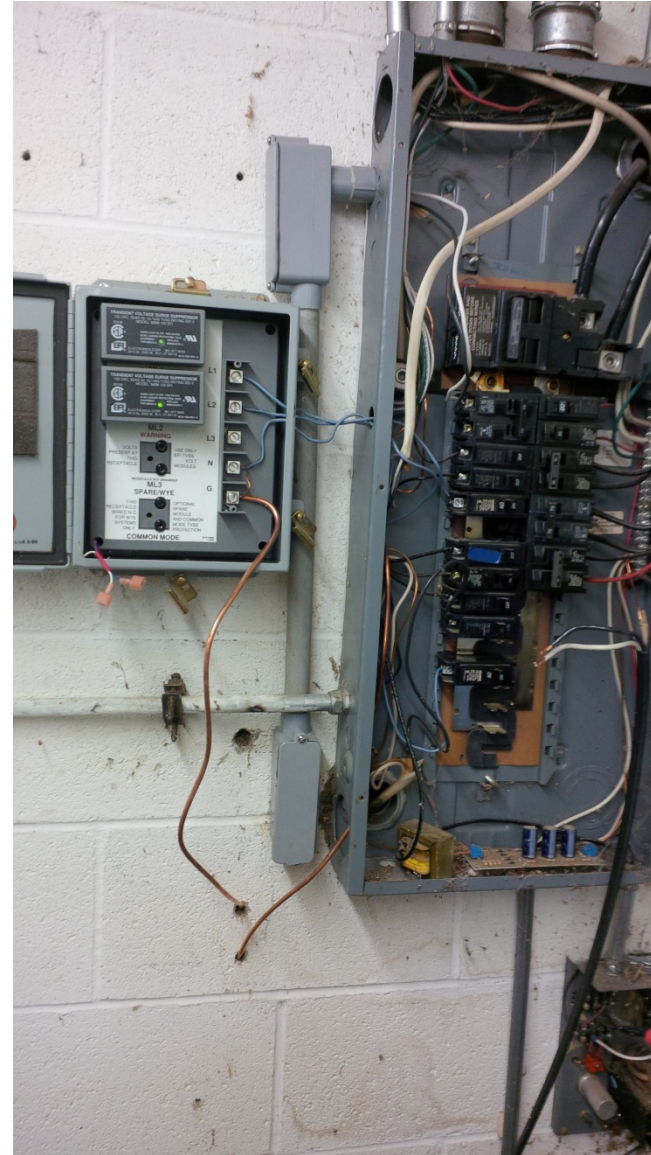

Maintenance

I'm the only one who's ever here...

- what if you're sick?
- or away?

Safety ramifications – and more legal issues.

Making Digital Radio **Work.**